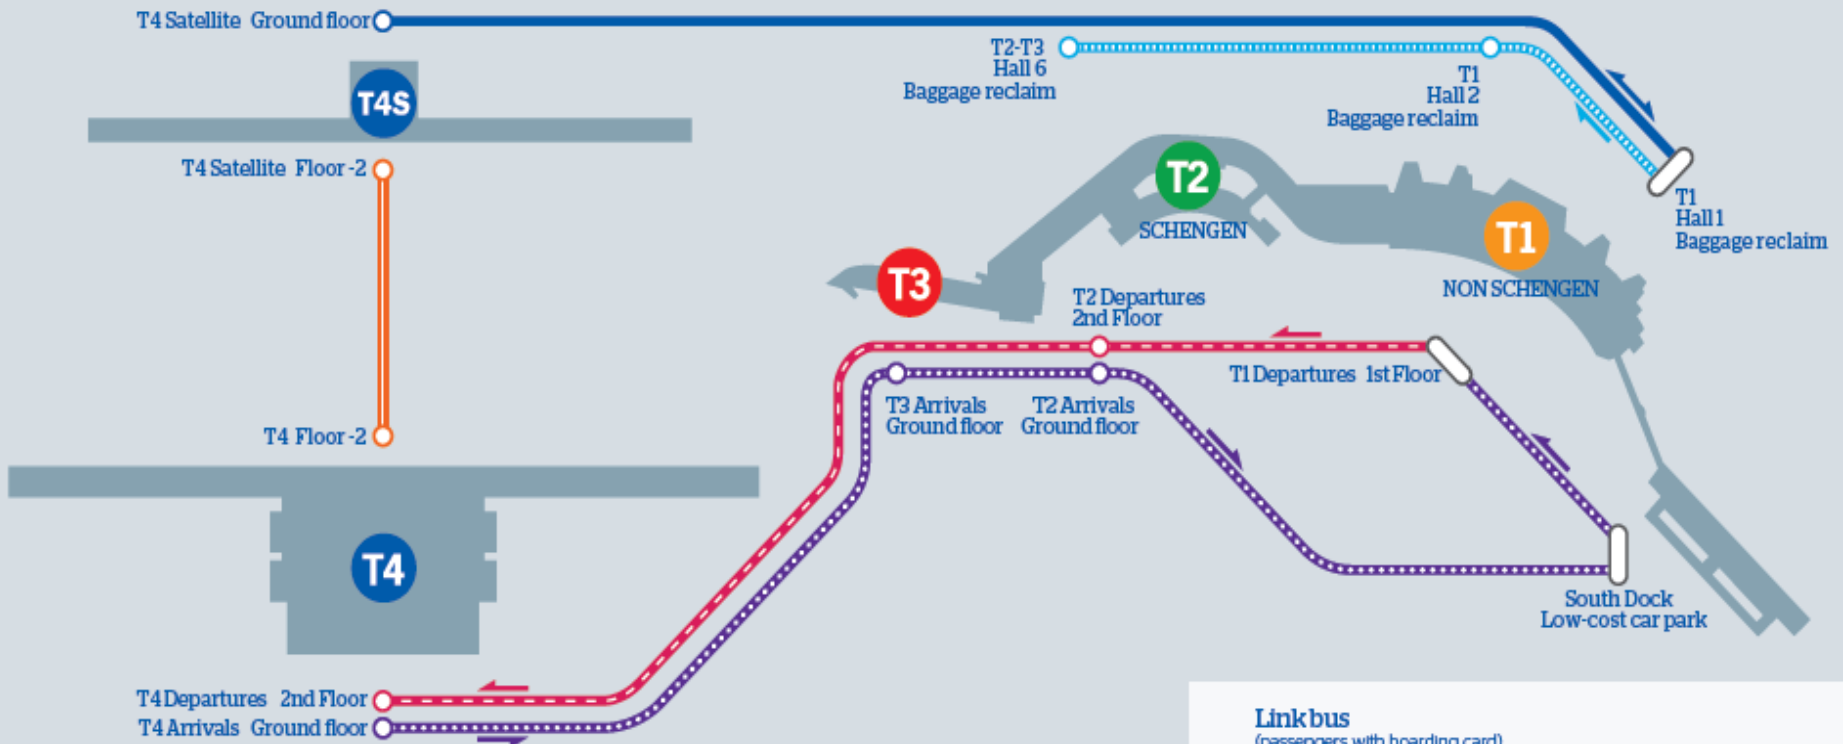

11 Embraer 195s

Range: 3,428 Km

Capacity: 108 passengers in Tourist Class and 12 in Business Class

Route Map

On your arrival to Madrid airport, follow the "BAGGAGE CLAIM/EXIT" signs
 After passport control, take the express train to T4
 Go to floor level and take the shuttle bus to T3/2/1
 Take off at T1/T2 and contact Air Europa Desk for check-in

Link bus

(passengers with boarding card)

- Connections between **T1** and **T4S**
- ⋯ Connections between **T1**, **T2** and **T3**

Shuttle bus

(passengers without boarding card)

- - - Connections between **T1**, **T2** and **T4**
- ⋯ Connections between **T4**, **T3**, **T2**, South Dock and **T1**